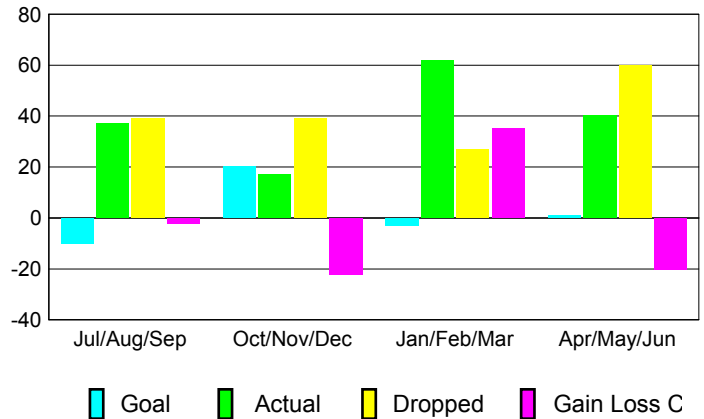

GMT: **Gary Fry**

Location: **WISCONSIN**

GMT CA: **1**

CLUBS

Month	New Club Goal	Actual New Clubs	Actual Dropped Clubs	Gain/Loss of Clubs
2012-2013				
Jul/Aug/Sep	0	0	0	0
Oct/Nov/Dec	1	0	0	0
Jan/Feb/Mar	0	0	0	0
Apr/May/June	0	0	0	0
Totals	1	0	0	0

Club Results 2012-2013

Goal, New, Dropped, Gain/Loss

YTD Status Quo Clubs 2012-2013

Status Quo Clubs Compared to Status Quo Members

Club Gain/Loss 2012-2013

MEMBERSHIP

Month	Net Memb Goal	Actual New Memb	Actual Dropped Memb	Gain/Loss of Memb
2012-2013				
Jul/Aug/Sep	-10	37	39	-2
Oct/Nov/Dec	20	17	39	-22
Jan/Feb/Mar	-3	62	27	35
Apr/May/June	1	40	60	-20
Totals	8	156	165	-9

Membership Results 2012-2013

Goal, New, Dropped, Gain/Loss

Gender Comparison 2012-2013

Membership Gain/Loss 2012-2013